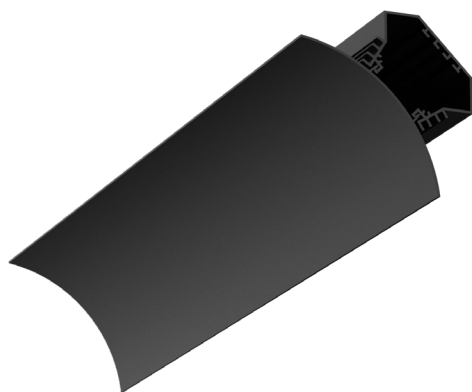

WEB DATASHEET

SURFACE APPLICATION

LED | 230V/50Hz | IP20

STANDARDS: EN 60598-1, EN 60598-2-1

TECHNICAL DRAWING

PRODUCT DESCRIPTION

LED luminaire for surface application in corners on the ceiling or wall.
Profiles in lacquered extruded aluminum.
Internal driver.

DRIVER DISPONÍVEL

- 1- HF - ON/OFF
- 2- DALI - Flow regulation
- 3- 1-10V - Flow regulation
- 4- W - Tunable white

Available with emergency kit

1-3h

WEB

DIMENSIONS (mm)	POWER (W)	FLOW (lm)	CODE
L 570x106x106	2x 16	2x 2400	WEB.0570.LK.AED
L 710x106x106	2x 20	2x 3000	WEB.0710.LK.AED
L 850x106x106	2x 24	2x 3600	WEB.0850.LK.AED
L 990x106x106	2x 28	2x 4200	WEB.0990.LK.AED
L 1130x106x106	2x 32	2x 4800	WEB.1130.LK.AED
L 1270x106x106	2x 36	2x 5400	WEB.1270.LK.AED
L 1410x106x106	2x 40	2x 6000	WEB.1410.LK.AED
L 1550x106x106	2x 44	2x 6600	WEB.1550.LK.AED
L 1690x106x106	2x 48	2x 7200	WEB.1690.LK.AED
L 1830x106x106	2x 52	2x 7800	WEB.1830.LK.AED
L 1970x106x106	2x 56	2x 8400	WEB.1970.LK.AED
L 2110x106x106	2x 60	2x 9000	WEB.2110.LK.AED
L 2250x106x106	2x 64	2x 9600	WEB.2250.LK.AED