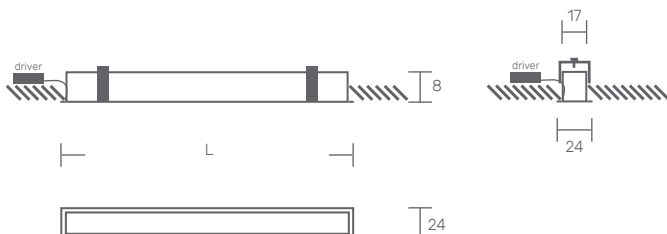

SCUTT 17 E IP DATASHEET

RECESSED APPLICATION

LED | 24 V | IP67

PRODUCT DESCRIPTION

LED luminaire for recessed application with trim.

Extruded anodised aluminum profile 17mm wide and 24mm with finial trim.

Clip-on diffuser in opal polycarbonate.

TECHNICAL DRAWING

SCUTT 17 E IP

DIMENSIONS (mm)	POWER (W)	FLOW (lm)	CODE
510x17.5x8	8	845	SC17EIP.0510.LK.AED
1010x17.5x8	15	1690	SC17EIP.1010.LK.AED
1510x17.5x8	23	2535	SC17EIP.1510.LK.AED
2010x17.5x8	30	3380	SC17EIP.2010.LK.AED
2510x17.5x8	38	4225	SC17EIP.2510.LK.AED
3010x17.5x8	45	5070	SC17EIP.3010.LK.AED
3510x17.5x8	53	5915	SC17EIP.3510.LK.AED
4010x17.5x8	60	6760	SC17EIP.4010.LK.AED
4510x17.5x8	68	7605	SC17EIP.4510.LK.AED
5010x17.5x8	75	8450	SC17EIP.5010.LK.AED