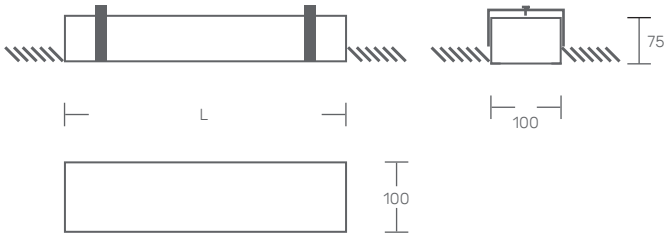

SCUTT 100 T DATASHEET

RECESSED APPLICATION

LED | 230V/50Hz | IP40

STANDARTS: EN 60598-1, EN 60598-2-1

TECHNICAL DRAWING

PRODUCT DESCRIPTION

LED luminaire for recessed application, trimless.

Anodised extruded aluminum profile, 100mm wide.

Clip-on diffuser in opal polycarbonate.

LIGHT SOURCE

Driver LED, 220-240VAC-50/60Hz.

CRI>80, 80.000h of useful life.

@L90, B10, Ta 25°.

AVAILABLE COLOR/FINISH

1-white/ 2-black/ 3-natural/ 4-anthracite/
8-RAL

Available with emergency kit

SCUTT 100 T

DIMENSIONS (mm)	POWER (w)	FLOW (lm)	CODE
570x100x75	32	5600	SC100T.0570.LK.AED
710x100x75	40	7000	SC100T.0710.LK.AED
850x100x75	48	8400	SC100T.0850.LK.AED
990x100x75	56	9800	SC100T.0990.LK.AED
1130x100x75	64	11200	SC100T.1130.LK.AED
1270x100x75	72	12600	SC100T.1270.LK.AED
1410x100x75	80	14000	SC100T.1410.LK.AED
1550x100x75	88	15400	SC100T.1550.LK.AED
1690x100x75	96	16800	SC100T.1690.LK.AED
1830x100x75	104	18200	SC100T.1830.LK.AED
1970x100x75	112	19600	SC100T.1970.LK.AED
2110x100x75	120	21000	SC100T.2110.LK.AED
2250x100x75	128	22400	SC100T.2250.LK.AED

DIMENSIONS (mm)	POWER (w)	FLOW (lm)	CODE
2390x100x75	136	23800	SC100T.2390.LK.AED
2530x100x75	144	25200	SC100T.2530.LK.AED
2670x100x75	152	26600	SC100T.2670.LK.AED
2810x100x75	160	28000	SC100T.2810.LK.AED
2950x100x75	168	29400	SC100T.2950.LK.AED
3090x100x75	176	30800	SC100T.3090.LK.AED
3230x100x75	184	32200	SC100T.3230.LK.AED
3370x100x75	192	33600	SC100T.3370.LK.AED
3510x100x75	200	35000	SC100T.3510.LK.AED
3650x100x75	208	36400	SC100T.3650.LK.AED
3790x100x75	216	37800	SC100T.3790.LK.AED
3930x100x75	224	39200	SC100T.3930.LK.AED