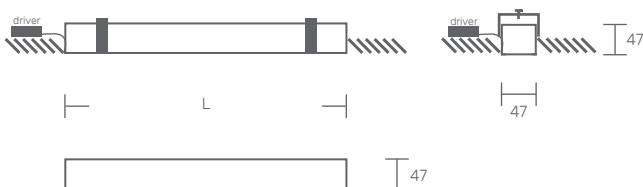

SCUTT SLIM 47 T DATASHEET

RECESSED APPLICATION

LED | 230V/50Hz | IP40

STANDARTS: EN 60598-1, EN 60598-2-1

TECHNICAL DRAWING

PRODUCT DESCRIPTION

LED luminaire for recessed application, trimless.

Extruded anodised aluminum profile, 47mm wide.

Clip-on diffuser in opal polycarbonate.

LIGHT SOURCE

Driver LED, 220-240VAC-50/60Hz.

CRI>80, 80.000h of useful life.

@L90, B10, Ta 25°.

AVAILABLE COLOR/FINISH

1-white/ 2-black/ 3-natural/ 4-anthracite/
8-RAL

Available with emergency kit

1-3h

SCUTT SLIM 47 T

DIMENSIONS (mm)	POWER (w)	FLOW (lm)	CODE	DIMENSIONS (mm)	POWER (w)	FLOW (lm)	CODE
570x47x47	16	2400	SCS47T.0570.LK.AED	2390x47x47	68	10200	SCS47T.2390.LK.AED
710x47x47	20	3000	SCS47T.0710.LK.AED	2530x47x47	72	10800	SCS47T.2530.LK.AED
850x47x47	24	3600	SCS47T.0850.LK.AED	2670x47x47	76	11400	SCS47T.2670.LK.AED
990x47x47	28	4200	SCS47T.0990.LK.AED	2810x47x47	80	12000	SCS47T.2810.LK.AED
1130x47x47	32	4800	SCS47T.1130.LK.AED	2950x47x47	84	12600	SCS47T.2950.LK.AED
1270x47x47	36	5400	SCS47T.1270.LK.AED	3090x47x47	88	13200	SCS47T.3090.LK.AED
1410x47x47	40	6000	SCS47T.1410.LK.AED	3230x47x47	92	13800	SCS47T.3230.LK.AED
1550x47x47	44	6600	SCS47T.1550.LK.AED	3370x47x47	96	14400	SCS47T.3370.LK.AED
1690x47x47	48	7200	SCS47T.1690.LK.AED	3510x47x47	100	15000	SCS47T.3510.LK.AED
1830x47x47	52	7800	SCS47T.1830.LK.AED	3650x47x47	104	15600	SCS47T.3650.LK.AED
1970x47x47	56	8400	SCS47T.1970.LK.AED	3790x47x47	108	16200	SCS47T.3790.LK.AED
2110x47x47	60	9000	SCS47T.2110.LK.AED	3930x47x47	112	16800	SCS47T.3930.LK.AED
2250x47x47	64	9600	SCS47T.2250.LK.AED				