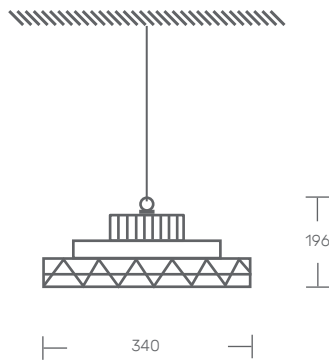

## EBAY DATASHEET SUSPENDED APPLICATION

LED | 230V/50Hz | IP65 | IK10

STANDARTS: EN 60598-1, EN 60598-2-1

### TECHNICAL DRAWING

### PRODUCT DESCRIPTION

Industrial LED luminaire for suspended application.

Aluminum body.

Polycarbonate diffuser.

Light beam angle: 60°, 90° and 120°.