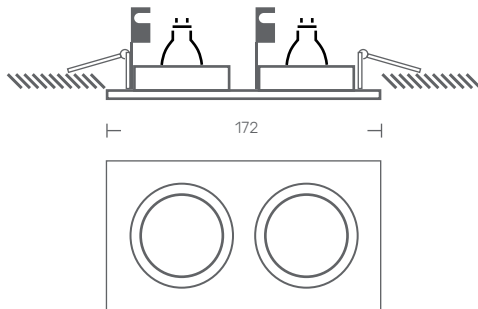

TRIM 2 DATASHEET

RECESSED APPLICATION

LED | 230V/50Hz | IP20

STANDARTS: EN 60598-1, EN 60598-2-1

TECHNICAL DRAWING

PRODUCT DESCRIPTION

Double LED luminaire, adjustable for recessed use, with trim.
Ring in brushed aluminum or epoxy polyester lacquered.