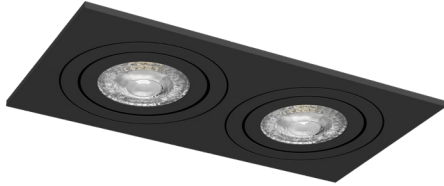

TRIM 2 DATASHEET

RECESSED APPLICATION

LED | 230V/50Hz | IP20

STANDARTS: EN 60598-1, EN 60598-2-1

TECHNICAL DRAWING

PRODUCT DESCRIPTION

Double LED luminaire, adjustable for recessed use, with trim.
Ring in brushed aluminum or epoxy polyester lacquered.

LIGHT SOURCE

GU10 Lamp
or
COB LED
Driver LED, 220-240VAC-50/60Hz.
CRI>90, 35.000h of useful life.

AVAILABLE COLOR/FINISH

1-white/ 2-black/ 4-anthracite/ 5-brushed/
6-grey

AVAILABLE LIGHT TEMPERATURE/ COLOR