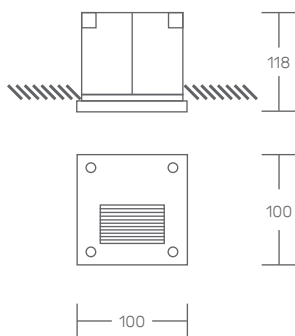

### TECHNICAL DRAWING

### PRODUCT DESCRIPTION

LED luminaire for recessed application on the wall, with trim.

Body in epoxy polyester lacquered cast aluminum.