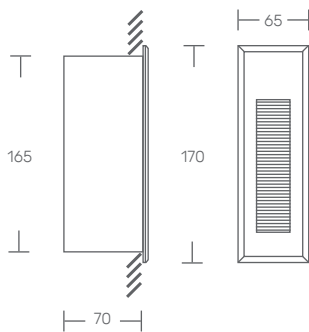

STAIR R DATASHEET

RECESSED APPLICATION

LED | 230V/50Hz | IP65

STANDARTS: EN 60598-1, EN 60598-2-1

TECHNICAL DRAWING

PRODUCT DESCRIPTION

LED luminaire for recessed application on the wall, with flap.

Body in epoxy polyester lacquered cast aluminum.