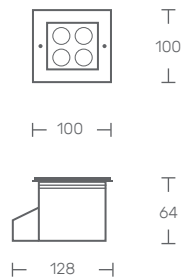

SOLO SLIM 4 DATASHEET

RECESSED APPLICATION

LED | 230V/50Hz | IP67 | IK10

STANDARTS: EN 60598-1, EN 60598-2-1

TECHNICAL DRAWING

PRODUCT DESCRIPTION

LED luminaire for recessed flooring, with trim.
Cast aluminum body, stainless steel rim.
Tempered glass diffuser.
Recessed ABS box included.

LIGHT SOURCE

LED COB 4x1W
CRI>80, L80/B50, 50.000h of useful life.

AVAILABLE COLOR/FINISH

9-stainless steel

AVAILABLE LIGHT TEMPERATURE/ COLOR

3000K / 4000K

AVAILABLE DIFFUSER

T - transparent