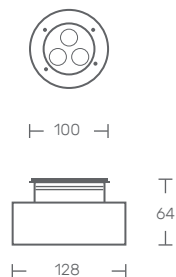

## SOLO SLIM 3 DATASHEET

RECESSED APPLICATION

LED | 230V/50Hz | IP67 | IK10

STANDARTS: EN 60598-1, EN 60598-2-1

### TECHNICAL DRAWING