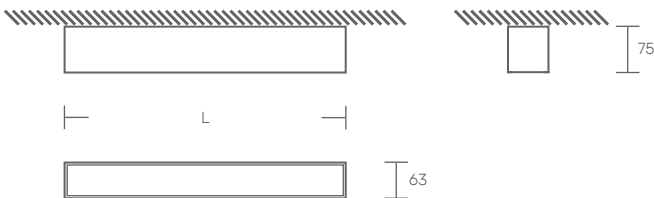

### TECHNICAL DRAWING

### PRODUCT DESCRIPTION

LED luminaire for surface-mounted application.  
Extruded anodised aluminum profile, 63mm wide.  
Clip-on diffuser in opal polycarbonate.