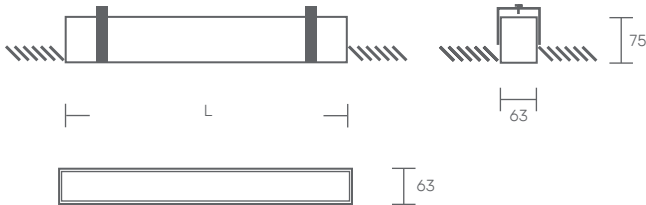

## SCUTT 63 T DATASHEET

RECESSED APPLICATION

LED | 230V/50Hz | IP40

STANDARTS: EN 60598-1, EN 60598-2-1

### TECHNICAL DRAWING

### PRODUCT DESCRIPTION

LED luminaire for recessed application, trimless.

Anodised extruded aluminum profile, 63mm wide.

Clip-on diffuser in opal polycarbonate.

### SCUTT 63 T

DIMENSIONS (mm)	POWER (w)	FLOW (lm)	CODE	DIMENSIONS (mm)	POWER (w)	FLOW (lm)	CODE
570x63x75	16	2800	SC63T.0570.LK.AED	2390x63x75	68	11900	SC63T.2390.LK.AED
710x63x75	20	3500	SC63T.0710.LK.AED	2530x63x75	72	12600	SC63T.2530.LK.AED
850x63x75	24	4200	SC63T.0850.LK.AED	2670x63x75	76	13300	SC63T.2670.LK.AED
990x63x75	28	4900	SC63T.0990.LK.AED	2810x63x75	80	14000	SC63T.2810.LK.AED
1130x63x75	32	5600	SC63T.1130.LK.AED	2950x63x75	84	14700	SC63T.2950.LK.AED
1270x63x75	36	6300	SC63T.1270.LK.AED	3090x63x75	88	15400	SC63T.3090.LK.AED
1410x63x75	40	7000	SC63T.1410.LK.AED	3230x63x75	92	16100	SC63T.3230.LK.AED
1550x63x75	44	7700	SC63T.1550.LK.AED	3370x63x75	96	16800	SC63T.3370.LK.AED
1690x63x75	48	8400	SC63T.1690.LK.AED	3510x63x75	100	17500	SC63T.3510.LK.AED
1830x63x75	52	9100	SC63T.1830.LK.AED	3650x63x75	104	18200	SC63T.3650.LK.AED
1970x63x75	56	9800	SC63T.1970.LK.AED	3790x63x75	108	18900	SC63T.3790.LK.AED
2110x63x75	60	10500	SC63T.2110.LK.AED	3930x63x75	112	19600	SC63T.3930.LK.AED
2250x63x75	64	11200	SC63T.2250.LK.AED				