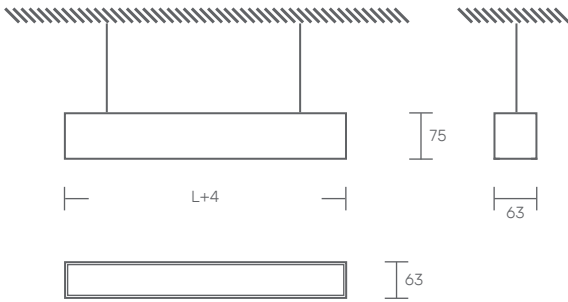

SCUTT 63 S DATASHEET

SUSPENDED APPLICATION

LED | 230V/50Hz | IP40

STANDARDS: EN 60598-1, EN 60598-2-1

Possibility of surface or recessed cablecup

TECHNICAL DRAWING

PRODUCT DESCRIPTION

LED luminaire for suspended ceiling application.

Anodised extruded aluminum profile, 63mm wide.

Clip-on diffuser in opal polycarbonate.

LIGHT SOURCE

Driver LED, 220-240VAC-50/60Hz.

CRI>80, 100.000h of useful life.

@L90, B10, Ta 25°.

AVAILABLE COLOR/FINISH

2- DALI - Flow regulation

3- 1-10V - Flow regulation

4- W - Bluetooth / Wifi

Available with emergency kit

*Profile cut dimensions without tops or tabs.

SCUTT 63 S

DIMENSIONS Lx63x75 (mm)*	POWER (w)	FLOW (lm)	CODE	DIMENSIONS Lx63x75 (mm)*	POWER (w)	FLOW (lm)	CODE
570x63x75	16	2800	SC63S.0570.LK.AED	2390x63x75	68	11900	SC63S.2390.LK.AED
710x63x75	20	3500	SC63S.0710.LK.AED	2530x63x75	72	12600	SC63S.2530.LK.AED
850x63x75	24	4200	SC63S.0850.LK.AED	2670x63x75	76	13300	SC63S.2670.LK.AED
990x63x75	28	4900	SC63S.0990.LK.AED	2810x63x75	80	14000	SC63S.2810.LK.AED
1130x63x75	32	5600	SC63S.1130.LK.AED	2950x63x75	84	14700	SC63S.2950.LK.AED
1270x63x75	36	6300	SC63S.1270.LK.AED	3090x63x75	88	15400	SC63S.3090.LK.AED
1410x63x75	40	7000	SC63S.1410.LK.AED	3230x63x75	92	16100	SC63S.3230.LK.AED
1550x63x75	44	7700	SC63S.1550.LK.AED	3370x63x75	96	16800	SC63S.3370.LK.AED
1690x63x75	48	8400	SC63S.1690.LK.AED	3510x63x75	100	17500	SC63S.3510.LK.AED
1830x63x75	52	9100	SC63S.1830.LK.AED	3650x63x75	104	18200	SC63S.3650.LK.AED
1970x63x75	56	9800	SC63S.1970.LK.AED	3790x63x75	108	18900	SC63S.3790.LK.AED
2110x63x75	60	10500	SC63S.2110.LK.AED	3930x63x75	112	19600	SC63S.3930.LK.AED
2250x63x75	64	11200	SC63S.2250.LK.AED				