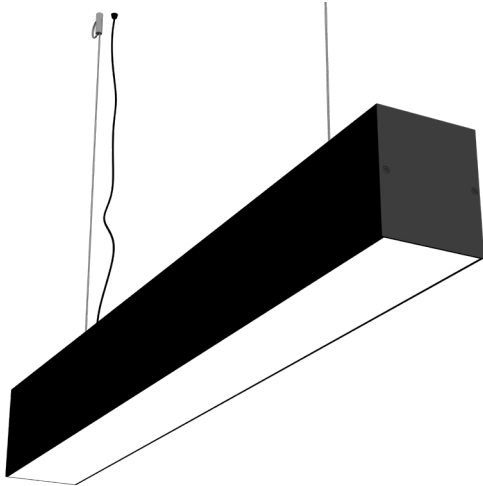

SCUTT 63 S DATASHEET

SUSPENDED APPLICATION

LED | 230V/50Hz | IP40

STANDARDS: EN 60598-1, EN 60598-2-1

Possibility of surface or recessed cablecup

TECHNICAL DRAWING

PRODUCT DESCRIPTION

LED luminaire for suspended ceiling application.

Anodised extruded aluminum profile, 63mm wide.

Clip-on diffuser in opal polycarbonate.

LIGHT SOURCE

Driver LED, 220-240VAC-50/60Hz.

CRI>80, 100.000h of useful life.

@L90, B10, Ta 25°.

AVAILABLE COLOR/FINISH