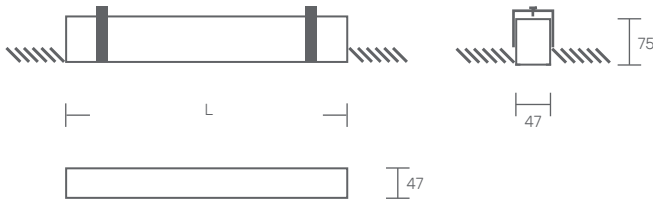

SCUTT 47 T DATASHEET

RECESSED APPLICATION

LED | 230V/50Hz | IP40

STANDARTS: EN 60598-1, EN 60598-2-1

TECHNICAL DRAWING

PRODUCT DESCRIPTION

LED luminaire for recessed application, trimless.

Anodised extruded aluminum profile, 47mm wide.

Clip-on diffuser in opal polycarbonate.

LIGHT SOURCE

Driver LED, 220-240VAC-50/60Hz.

CRI>80, 80.000h of useful life.

@L90, B10, Ta 25°.

AVAILABLE COLOR/FINISH

1-white/ 2-black/ 3-natural/ 4-anthracite/
8-RAL

Available with emergency kit

SCUTT 47 T

DIMENSIONS (mm)	POWER (w)	FLOW (lm)	CODE
570x47x75	16	2800	SC47T.0570.LK.AED
710x47x75	20	3500	SC47T.0710.LK.AED
850x47x75	24	4200	SC47T.0850.LK.AED
990x47x75	28	4900	SC47T.0990.LK.AED
1130x47x75	32	5600	SC47T.1130.LK.AED
1270x47x75	36	6300	SC47T.1270.LK.AED
1410x47x75	40	7000	SC47T.1410.LK.AED
1550x47x75	44	7700	SC47T.1550.LK.AED
1690x47x75	48	8400	SC47T.1690.LK.AED
1830x47x75	52	9100	SC47T.1830.LK.AED
1970x47x75	56	9800	SC47T.1970.LK.AED
2110x47x75	60	10500	SC47T.2110.LK.AED
2250x47x75	64	11200	SC47T.2250.LK.AED

DIMENSIONS (mm)	POWER (w)	FLOW (lm)	CODE
2390x47x75	68	11900	SC47T.2390.LK.AED
2530x47x75	72	12600	SC47T.2530.LK.AED
2670x47x75	76	13300	SC47T.2670.LK.AED
2810x47x75	80	14000	SC47T.2810.LK.AED
2950x47x75	84	14700	SC47T.2950.LK.AED
3090x47x75	88	15400	SC47T.3090.LK.AED
3230x47x75	92	16100	SC47T.3230.LK.AED
3370x47x75	96	16800	SC47T.3370.LK.AED
3510x47x75	100	17500	SC47T.3510.LK.AED
3650x47x75	104	18200	SC47T.3650.LK.AED
3790x47x75	108	18900	SC47T.3790.LK.AED
3930x47x75	112	19600	SC47T.3930.LK.AED