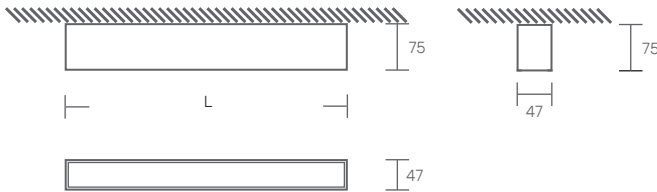

SCUTT 47 P DATASHEET

SURFACE APPLICATION

LED | 230V/50Hz | IP40

STANDARTS: EN 60598-1, EN 60598-2-1

TECHNICAL DRAWING

PRODUCT DESCRIPTION

LED luminaire for surface application on the wall.

Extruded anodised aluminum profile, 47mm wide.

Clip-on diffuser in opal polycarbonate.

LIGHT SOURCE

Driver LED, 220-240VAC-50/60Hz.

CRI>80, 80.000h of useful life.

@L90, B10, Ta 25°.

AVAILABLE COLOR/FINISH

1-white/ 2-black/ 3-natural/ 4-anthracite/ 8-RAL

Available with emergency kit

1-3h

SCUTT 47 P

DIMENSIONS (mm)	POWER (w)	FLOW (lm)	CODE	DIMENSIONS (mm)	POWER (w)	FLOW (lm)	CODE
570x47x75	16	2800	SC47P.0570.LK.AED	2390x47x75	68	11900	SC47P.2390.LK.AED
710x47x75	20	3500	SC47P.0710.LK.AED	2530x47x75	72	12600	SC47P.2530.LK.AED
850x47x30	24	4200	SC47P.0850.LK.AED	2670x47x75	76	13300	SC47P.2670.LK.AED
990x47x30	28	4900	SC47P.0990.LK.AED	2810x47x75	80	14000	SC47P.2810.LK.AED
1130x47x75	32	5600	SC47P.1130.LK.AED	2950x47x75	84	14700	SC47P.2950.LK.AED
1270x47x75	36	6300	SC47P.1270.LK.AED	3090x47x75	88	15400	SC47P.3090.LK.AED
1410x47x75	40	7000	SC47P.1410.LK.AED	3230x47x75	92	16100	SC47P.3230.LK.AED
1550x47x75	44	7700	SC47P.1550.LK.AED	3370x47x75	96	16800	SC47P.3370.LK.AED
1690x47x75	48	8400	SC47P.1690.LK.AED	3510x47x75	100	17500	SC47P.3510.LK.AED
1830x47x75	52	9100	SC47P.1830.LK.AED	3650x47x75	104	18200	SC47P.3650.LK.AED
1970x47x75	56	9800	SC47P.1970.LK.AED	3790x47x75	108	18900	SC47P.3790.LK.AED
2110x47x75	60	10500	SC47P.2110.LK.AED	3930x47x75	112	19600	SC47P.3930.LK.AED
2250x47x75	64	11200	SC47P.2250.LK.AED				