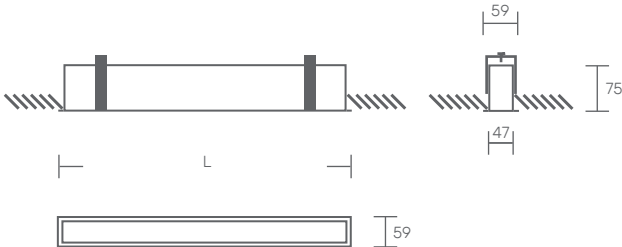

SCUTT 47 E DATASHEET

RECESSED APPLICATION

LED | 230V/50Hz | IP40

STANDARTS: EN 60598-1, EN 60598-2-1

TECHNICAL DRAWING

PRODUCT DESCRIPTION

LED luminaire for recessed ceiling application with trim.

Extruded anodised aluminum profile 47mm wide, 59mm with finial trim.

Clip-on diffuser in opal polycarbonate.

LIGHT SOURCE

Driver LED, 220-240VAC-50/60Hz.

CRI>80, 80.000h of useful life.

@L90, B10, Ta 25°.

AVAILABLE COLOR/FINISH

1-white/ 2-black/ 3-natural/ 4-anthracite/ 8-RAL

Available with emergency kit

1-3h

SCUTT 47 E

DIMENSIONS (mm)	POWER (w)	FLOW (lm)	CODE	DIMENSIONS (mm)	POWER (w)	FLOW (lm)	CODE
570x47x75	16	2800	SC47E.0570.LK.AED	2390x47x75	68	11900	SC47E.2390.LK.AED
710x47x75	20	3500	SC47E.0710.LK.AED	2530x47x75	72	12600	SC47E.2530.LK.AED
850x47x75	24	4200	SC47E.0850.LK.AED	2670x47x75	76	13300	SC47E.2670.LK.AED
990x47x75	28	4900	SC47E.0990.LK.AED	2810x47x75	80	14000	SC47E.2810.LK.AED
1130x47x75	32	5600	SC47E.1130.LK.AED	2950x47x75	84	14700	SC47E.2950.LK.AED
1270x47x75	36	6300	SC47E.1270.LK.AED	3090x47x75	88	15400	SC47E.3090.LK.AED
1410x47x75	40	7000	SC47E.1410.LK.AED	3230x47x75	92	16100	SC47E.3230.LK.AED
1550x47x75	44	7700	SC47E.1550.LK.AED	3370x47x75	96	16800	SC47E.3370.LK.AED
1690x47x75	48	8400	SC47E.1690.LK.AED	3510x47x75	100	17500	SC47E.3510.LK.AED
1830x47x75	52	9100	SC47E.1830.LK.AED	3650x47x75	104	18200	SC47E.3650.LK.AED
1970x47x75	56	9800	SC47E.1970.LK.AED	3790x47x75	108	18900	SC47E.3790.LK.AED
2110x47x75	60	10500	SC47E.2110.LK.AED	3930x47x75	112	19600	SC47E.3930.LK.AED
2250x47x75	64	11200	SC47E.2250.LK.AED				