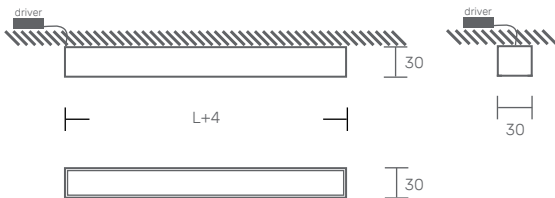

## SCUTT 30 DATASHEET

SURFACE APPLICATION

LED | 230V/50Hz | IP40

STANDARTS: EN 60598-1, EN 60598-2-1

### TECHNICAL DRAWING

### PRODUCT DESCRIPTION

LED luminaire for surface-mounted application.

Anodised extruded aluminum profile, 30mm wide.

Clip-on diffuser in opal polycarbonate.

### SCUTT 30

\*Profile cut dimensions without tops or tabs.

DIMENSIONS Lx30x30 (mm)*	POWER (w)	FLOW(lm)	CODE	DIMENSIONS Lx30x30 (mm)*	POWER (w)	FLOW (lm)	CODE
570x30x30	16	2800	SC30.0570.LK.AED	2390x30x30	68	11900	SC30.2390.LK.AED
710x30x30	20	3500	SC30.0710.LK.AED	2530x30x30	72	12600	SC30.2530.LK.AED
850x30x30	24	4200	SC30.0850.LK.AED	2670x30x30	76	13300	SC30.2670.LK.AED
990x30x30	28	4900	SC30.0990.LK.AED	2810x30x30	80	14000	SC30.2810.LK.AED
1130x30x30	32	5600	SC30.1130.LK.AED	2950x30x30	84	14700	SC30.2950.LK.AED
1270x30x30	36	6300	SC30.1270.LK.AED	3090x30x30	88	15400	SC30.3090.LK.AED
1410x30x30	40	7000	SC30.1410.LK.AED	3230x30x30	92	16100	SC30.3230.LK.AED
1550x30x30	44	7700	SC30.1550.LK.AED	3370x30x30	96	16800	SC30.3370.LK.AED
1690x30x30	48	8400	SC30.1690.LK.AED	3510x30x30	100	17500	SC30.3510.LK.AED
1830x30x30	52	9100	SC30.1830.LK.AED	3650x30x30	104	18200	SC30.3650.LK.AED
1970x30x30	56	9800	SC30.1970.LK.AED	3790x30x30	108	18900	SC30.3790.LK.AED
2110x30x30	60	10500	SC30.2110.LK.AED	3930x30x30	112	19600	SC30.3930.LK.AED
2250x30x30	64	11200	SC30.2250.LK.AED				