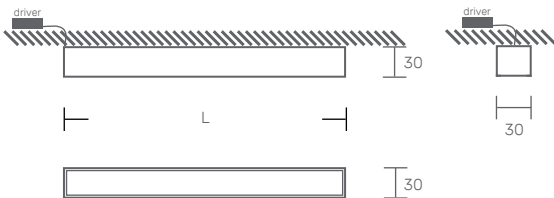

### TECHNICAL DRAWING

### PRODUCT DESCRIPTION

LED luminaire for surface-mounted application.

Anodised extruded aluminum profile, 30mm wide.

Clip-on diffuser in opal polycarbonate.