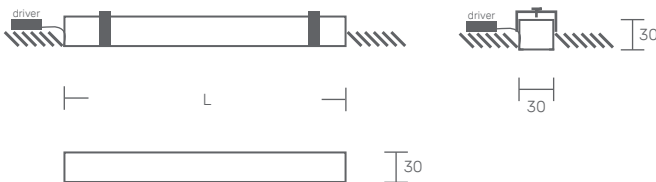

SCUTT 30 T DATASHEET

RECESSED APPLICATION
LED | 230V/50HZ | IP40

STANDARTS: EN 60598-1, EN 60598-2-1

TECHNICAL DRAWING

PRODUCT DESCRIPTION

LED luminaire for recessed application, trimless.
Anodised extruded aluminum profile, 30mm wide.
Clip-on diffuser in opal polycarbonate.

LIGHT SOURCE

Driver LED, 220-240VAC-50/60Hz.
CRI>80, 80.000h of useful life.
@L90, B10, Ta 25°C.

AVAILABLE COLOR/FINISH

1-white/ 2-black/ 3-natural/ 4-anthracite/
8-RAL

AVAILABLE LIGHT TEMPERATURE/ COLOR

2700K/ 3000K/ 4000K/ 6500K/ TW

AVAILABLE DIFFUSER

0 -opaline / N -black

AVAILABLE DRIVER

- 1- HF - ON/OFF
- 2- DALI - Flow regulation
- 3- 1-10V - Flow regulation
- 4- W - Tunable white

Available with emergency kit

SCUTT 30 T

DIMENSIONS (mm)	POWER (W)	FLOW (lm)	CODE
570x30x30	16	2400	SC30T.0570.LK.AED
710x30x30	20	3000	SC30T.0710.LK.AED
850x30x30	24	3600	SC30T.0850.LK.AED
990x30x30	28	4200	SC30T.0990.LK.AED
1130x30x30	32	4800	SC30T.1130.LK.AED
1270x30x30	36	5400	SC30T.1270.LK.AED
1410x30x30	40	6000	SC30T.1410.LK.AED
1550x30x30	44	6600	SC30T.1550.LK.AED
1690x30x30	48	7200	SC30T.1690.LK.AED
1830x30x30	52	7800	SC30T.1830.LK.AED
1970x30x30	56	8400	SC30T.1970.LK.AED
2110x30x30	60	9000	SC30T.2110.LK.AED
2250x30x30	64	9600	SC30T.2250.LK.AED

DIMENSIONS (mm)	POWER (W)	FLOW (lm)	CODE
2390x30x30	68	10200	SC30T.2390.LK.AED
2530x30x30	72	10800	SC30T.2530.LK.AED
2670x30x30	76	11400	SC30T.2670.LK.AED
2810x30x30	80	12000	SC30T.2810.LK.AED
2950x30x30	84	12600	SC30T.2950.LK.AED
3090x30x30	88	13200	SC30T.3090.LK.AED
3230x30x30	92	13800	SC30T.3230.LK.AED
3370x30x30	96	14400	SC30T.3370.LK.AED
3510x30x30	100	15000	SC30T.3510.LK.AED
3650x30x30	104	15600	SC30T.3650.LK.AED
3790x30x30	108	16200	SC30T.3790.LK.AED
3930x30x30	112	16800	SC30T.3930.LK.AED