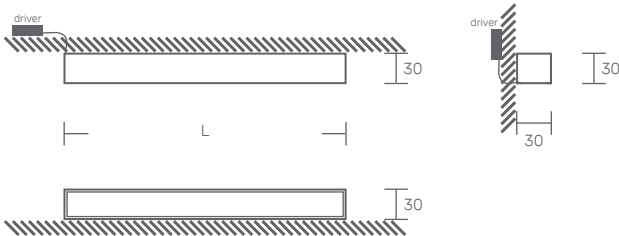

## SCUTT 30 P DATASHEET

SURFACE APPLICATION

LED | 230V/50HZ | IP40

STANDARTS: EN 60598-1, EN 60598-2-1

### TECHNICAL DRAWING

### PRODUCT DESCRIPTION

LED luminaire for surface application on the wall.

Anodised extruded aluminum profile, 30mm wide.

Clip-on diffuser in opal polycarbonate.

DIMENSIONS (mm)	POWER (W)	FLOW (lm)	CODE
2390x30x30	68	10200	SC30P.2390.LK.AED
2530x30x30	72	10800	SC30P.2530.LK.AED
2670x30x30	76	11400	SC30P.2670.LK.AED
2810x30x30	80	12000	SC30P.2810.LK.AED
2950x30x30	84	12600	SC30P.2950.LK.AED
3090x30x30	88	13200	SC30P.3090.LK.AED
3230x30x30	92	13800	SC30P.3230.LK.AED
3370x30x30	96	14400	SC30P.3370.LK.AED
3510x30x30	100	15000	SC30P.3510.LK.AED
3650x30x30	104	15600	SC30P.3650.LK.AED
3790x30x30	108	16200	SC30P.3790.LK.AED
3930x30x30	112	16800	SC30P.3930.LK.AED