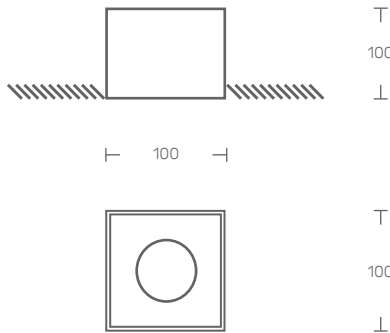

AVAILABLE COLOR/FINISH

1-white/ 2-black/ 4-anthracite/ 6-grey/
8-RAL

AVAILABLE LIGHT TEMPERATURE/ COLOR

2700K/ 3000K/ 4000K

STANDARTS: EN 60598-1, EN 60598-2-1

100x100

TECHNICAL DRAWING

NERO T