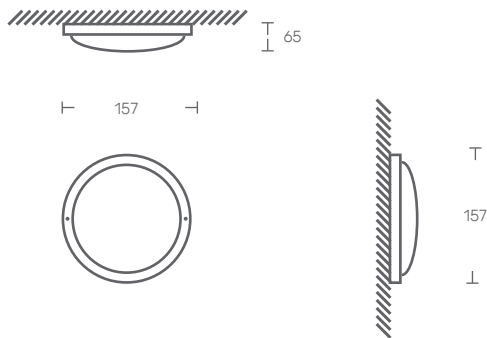

MOON DATASHEET

SURFACE APPLICATION

LED | 230V/50Hz | IP65

STANDARTS: EN 60598-1, EN 60598-2-1

TECHNICAL DRAWING

PRODUCT DESCRIPTION

LED luminaire for surface-mounted application on the wall or ceiling.
Polycarbonate body.

LIGHT SOURCE

LED 15W
CRI>80, L80/B50, FP>0.9,
25.000 of useful life.

AVAILABLE COLOR/FINISH

1-white

AVAILABLE LIGHT TEMPERATURE/ COLOR

3000K / 4000K

AVAILABLE DIFFUSER

0 - opaline