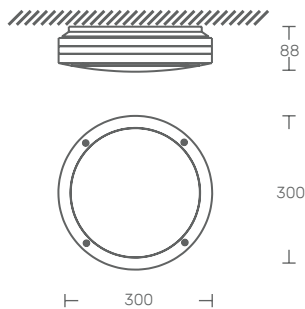

## GOT DATASHEET SURFACE APPLICATION

LED | 230V/50Hz | IP54 | IK08

STANDARTS: EN 60598-1, EN 60598-2-1

### TECHNICAL DRAWING

### PRODUCT DESCRIPTION

LED luminaire for surface-mounted application on the wall or ceiling.  
Lacquered aluminum body.  
Polycarbonate diffuser.