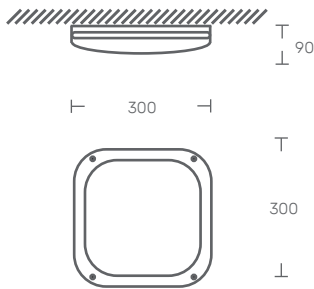

GOT Q DATASHEET SURFACE APPLICATION

LED | 230V/50Hz | IP54 | IK08

STANDARTS: EN 60598-1, EN 60598-2-1

TECHNICAL DRAWING

PRODUCT DESCRIPTION

LED luminaire for surface-mounted application on the wall or ceiling.
Lacquered aluminum body.
Polycarbonate diffuser.

GOT Q

LED E27	POWER (w)	FLOW (lm)	CODE
	2x9	2x935	GOTQ.009.LK.AED
	2x12	2x1145	GOTQ.012.LK.AED
	-	-	GOTQ.000.LK.AED