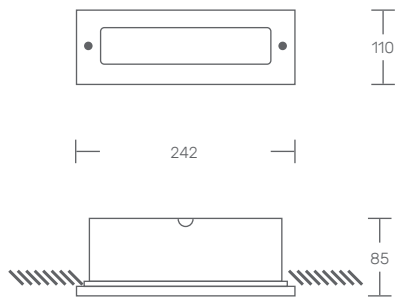

BRIK DATASHEET RECESSED APPLICATION

LED | 230V/50Hz | IP65 | IK08

STANDARTS: EN 60598-1, EN 60598-2-1

TECHNICAL DRAWING

PRODUCT DESCRIPTION

LED luminaire for recessed application, with trim.

Polyamide body, stainless steel rim.
Polycarbonate diffuser.

LIGHT SOURCE

E27

ou

LED, 220-240VAC - 50/60Hz

CRI>80, L90,B10, Ta25°C, 80.000 of useful life

AVAILABLE COLOR/FINISH

1-white/ 2-black/ 4-anthracite/ 6-grey/
9-stainless steel

AVAILABLE LIGHT TEMPERATURE/ COLOR